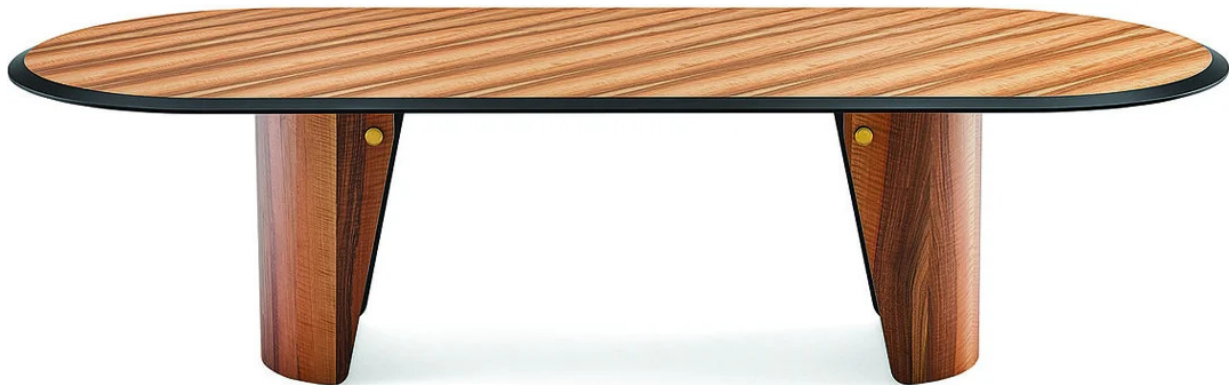

# Manto Oval

---

Pietro Russo  
2020

Table with top in "Colore" Frisé walnut wood inlay with 40mm black bevelled edge. Curved base with bright brass button.

## Cm (L x P x H)

240 x 110 x 73

280 x 110 x 73

300 x 110 x 73

## Inches (L x P x H)

94½ x 43½ x 28¾

110¾ x 43½ x 28¾

118¾ x 43½ x 28¾

## Wood

"Colore" Frisé Walnut  
with black beveled edge