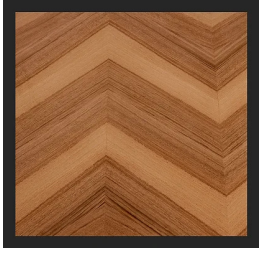

# Manto Oval

---

Pietro Russo  
2020

Table with top in "Colore" Frisé walnut wood inlay with 40mm black bevelled edge. Curved base with bright brass button.

## Inches (L x P x H)

94½ x 43½ x 28¾

110¾ x 43½ x 28¾

118¾ x 43½ x 28¾

## Wood

"Colore" Frisé Walnut  
with black beveled edge